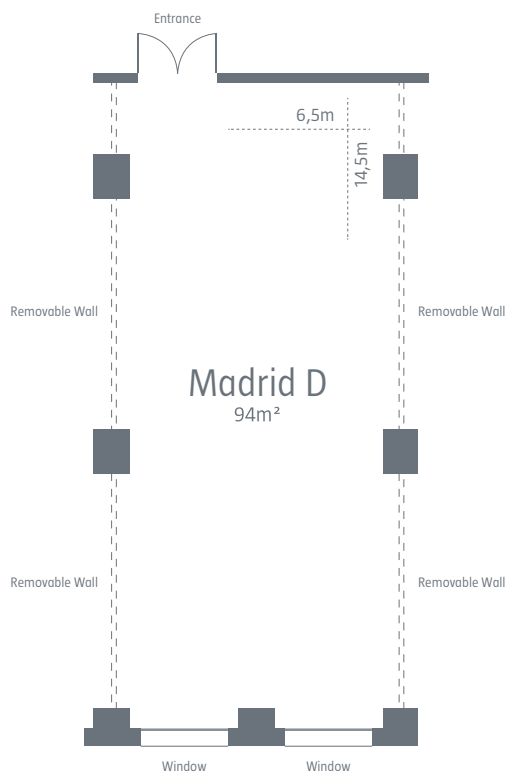

Equipments not included on price:

datashow, rack, mix table, columns, microphone (hand, lapel, table, headset)

FLOOR 1 . ROOM MADRID B

Dimensions

Area: 94 m²
 Column: -
 Length: 14,5 m
 Width: 6,5 m
 Height: 2,55 m

Equipments not included on price:

datashow, rack, mix table, columns, microphone (hand, lapel, table, headset)

FLOOR 1 . ROOM MADRID C

Dimensions

Area: 94 m²
 Column: -
 Length: 14,5 m
 Width: 6,5 m
 Height: 2,55 m

Connections

Nr. of electric wires: 8
 Nr. of TV antennas: 1
 Nr. of phone lines: 1
 Nr. of internet connectivity: 1
 Voltage: 220
 Amperes: 10

Equipments included on price:

mineral water, paper, pens, screen, flipchart

Equipments not included on price:

datashow, rack, mix table, columns, microphone (hand, lapel, table, headset)

FLOOR 1 . ROOM MADRID D

**Dimensions**

Area: 94 m²
 Column: -
 Length: 14,5 m
 Width: 6,5 m
 Height: 2,55 m