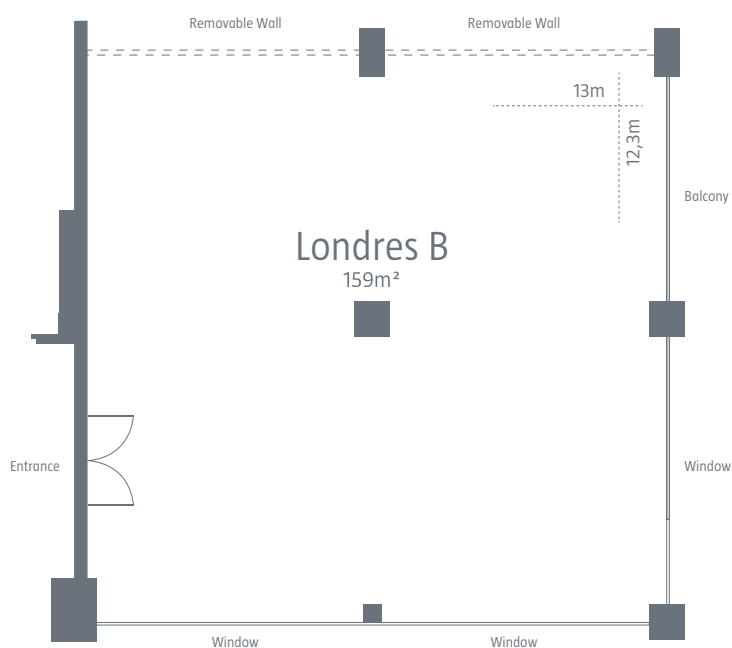

Equipments not included on price:

datashow, rack, mix table, columns, microphone (hand, lapel, table, headset)

FLOOR 2

	Area	Dimensions	Capacity								
			Theatre	Theatre double projection	School	School double projection	Cabaret	U Shape	Cocktail	Banquet	Buffet
Londres A	143 m ²	13 m x 11 m	110	130	60	-	42	30	150	60	50
Londres B	159 m ²	13 m x 12,3 m	130	150	60	-	56	30	180	70	60
Londres A+B	302 m ²	12,6 m x 24 m	180	245	120	160	70	60	350	150	120
Viena	618 m ²	26 m x 23,7 m	-	-	-	-	126	-	800	450	350

FLOOR 2 . ROOM LONDRES A

Dimensions

Area: 143 m²
 Column: 1
 Length: 11 m
 Width: 11 m
 Height: 2,5 m

Accesses

Nr. of doors: 1
 Door height: 1,95 m
 Door width: 1,4 m

Air Condition and Lighting

Air Conditioning: Yes
 Natural daylight: Yes
 Blackout: Yes

mineral water, paper, pens, screen, flipchart

Equipments not included on price:

datashow, rack, mix table, columns, microphone (hand, lapel, table, headset)

FLOOR 2 . ROOM LONDRES B

**Dimensions**

Area: 159 m²
 Column: 1
 Length: 12,3 m
 Width: 13 m
 Height: 2,5 m

Equipments not included on price:

datashow, rack, mix table, columns, microphone (hand, lapel, table, headset)

FLOOR 2 . ROOM VIENA

Dimensions

Area: 618 m²
 Column: 9
 Length: 23,7 m
 Width: 26 m
 Height: 2,5 m