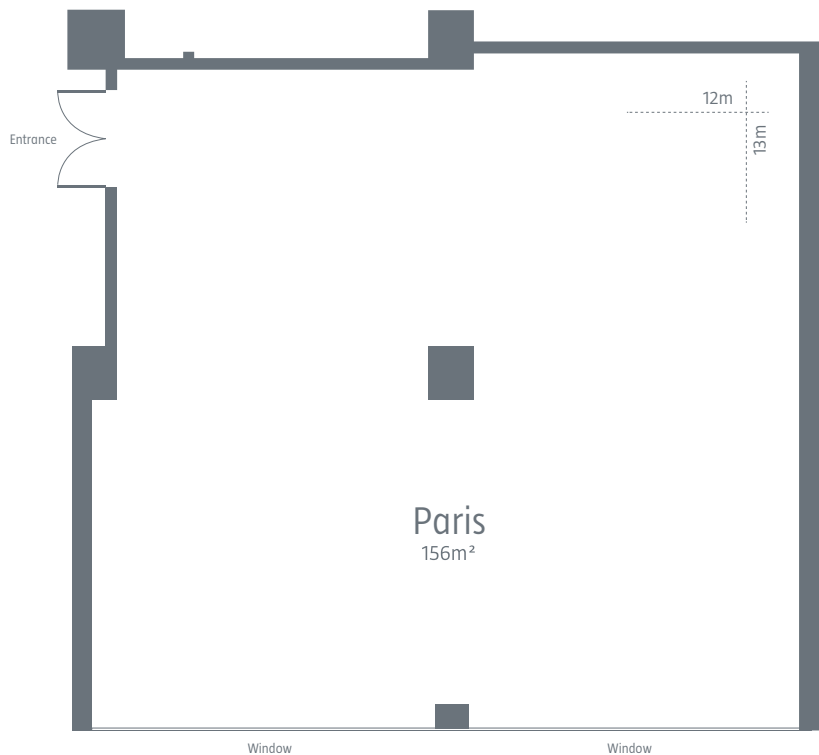

Equipments not included on price:

datashow, rack, mix table, columns, microphone (hand, lapel, table, headset)

FLOOR 1 . ROOM PARIS

Dimensions

Area: 156 m²
 Column: 1
 Length: 13 m
 Width: 612 m
 Height: 2,6 m