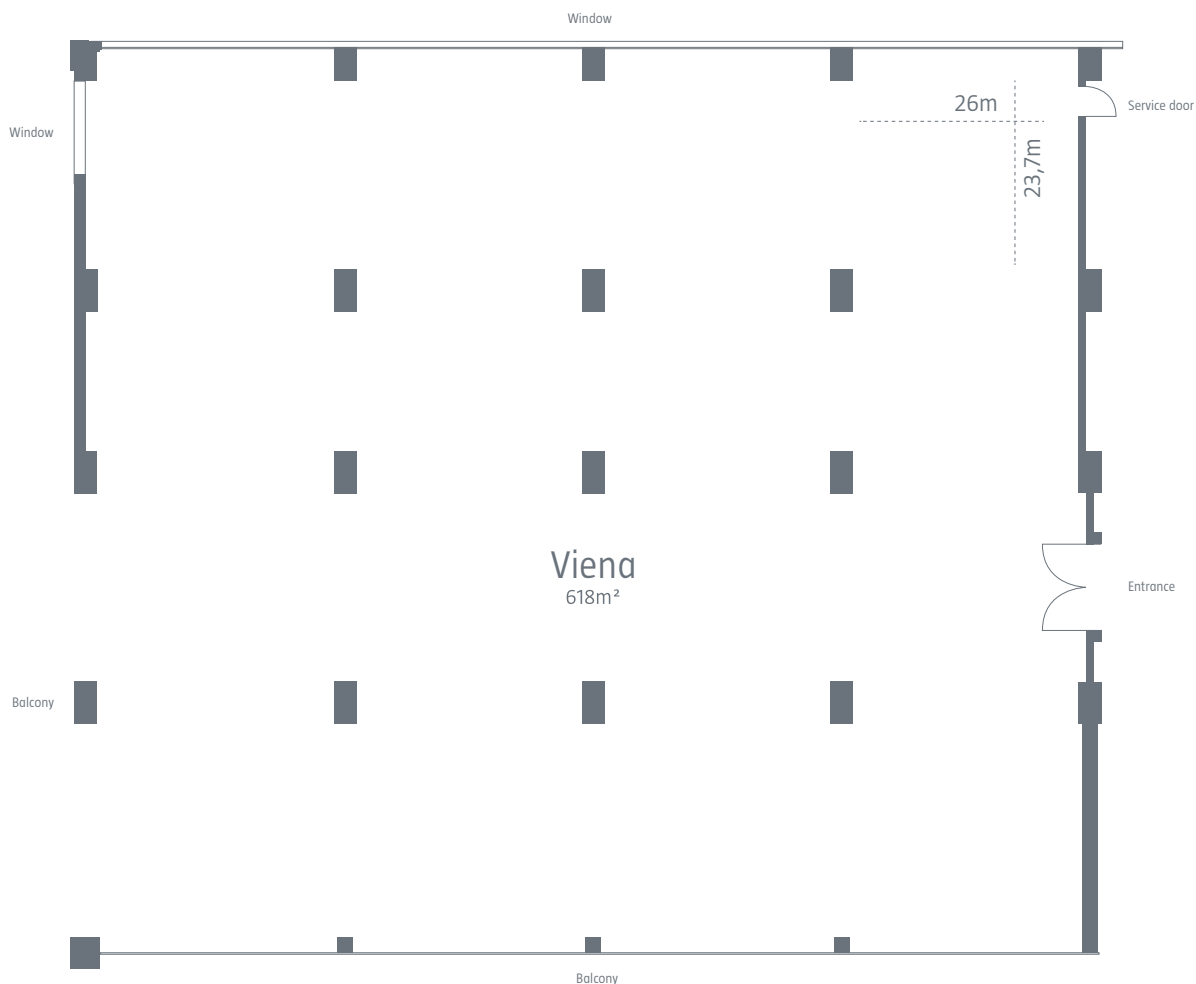

Equipments not included on price:

datashow, rack, mix table, columns, microphone (hand, lapel, table, headset)

FLOOR 2

	Area	Dimensions	Capacity								
			Theatre	Theatre double projection	School	School double projection	Cabaret	U Shape	Cocktail	Banquet	Buffet
Londres A	143 m ²	13 m x 11 m	110	130	60	-	42	30	150	60	50
Londres B	159 m ²	13 m x 12,3 m	130	150	60	-	56	30	180	70	60
Londres A+B	302 m ²	12,6 m x 24 m	180	245	120	160	70	60	350	150	120
Viena	618 m ²	26 m x 23,7 m	-	-	-	-	126	-	800	450	350

FLOOR 2 . ROOM LONDRES A

Dimensions

Area: 143 m²
 Column: 1
 Length: 11 m
 Width: 11 m
 Height: 2,5 m

Accesses

Nr. of doors: 1
 Door height: 1,95 m
 Door width: 1,4 m

Air Condition and Lighting

Air Conditioning: Yes
 Natural daylight: Yes
 Blackout: Yes

mineral water, paper, pens, screen, flipchart

Equipments not included on price:

datashow, rack, mix table, columns, microphone (hand, lapel, table, headset)

FLOOR 2 . ROOM LONDRES B

**Dimensions**

Area: 159 m²
 Column: 1
 Length: 12,3 m
 Width: 13 m
 Height: 2,5 m

Equipments not included on price:

datashow, rack, mix table, columns, microphone (hand, lapel, table, headset)

FLOOR 2 . ROOM VIENA

Dimensions

Area: 618 m²
 Column: 9
 Length: 23,7 m
 Width: 26 m
 Height: 2,5 m