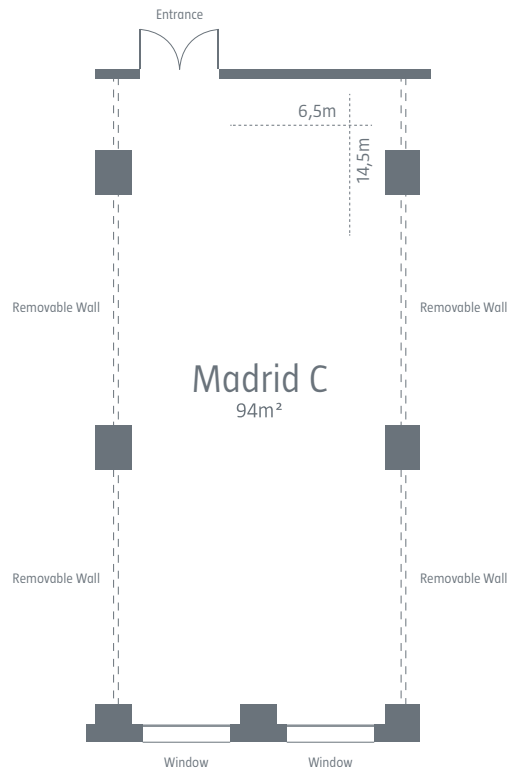

mineral water, paper, pens, screen, flipchart

Equipments not included on price:

datashow, rack, mix table, columns, microphone (hand, lapel, table, headset)

FLOOR 1 . ROOM LISBOA B

Dimensions

Area: 63 m²
 Column: -
 Length: 9,7 m
 Width: 6,5 m
 Height: 2,55 m

Equipments not included on price:

datashow, rack, mix table, columns, microphone (hand, lapel, table, headset)

FLOOR 1 . ROOM MADRID B

Dimensions

Area: 94 m²
 Column: -
 Length: 14,5 m
 Width: 6,5 m
 Height: 2,55 m

Connections

Nr. of electric wires: 8
 Nr. of TV antennas: 1
 Nr. of phone lines: 1
 Nr. of internet connectivity: 1
 Voltage: 220
 Amperes: 10

Equipments included on price:

mineral water, paper, pens, screen, flipchart

Equipments not included on price:

datashow, rack, mix table, columns, microphone (hand, lapel, table, headset)

FLOOR 1 . ROOM MADRID C

Dimensions

Area: 94 m²
 Column: -
 Length: 14,5 m
 Width: 6,5 m
 Height: 2,55 m