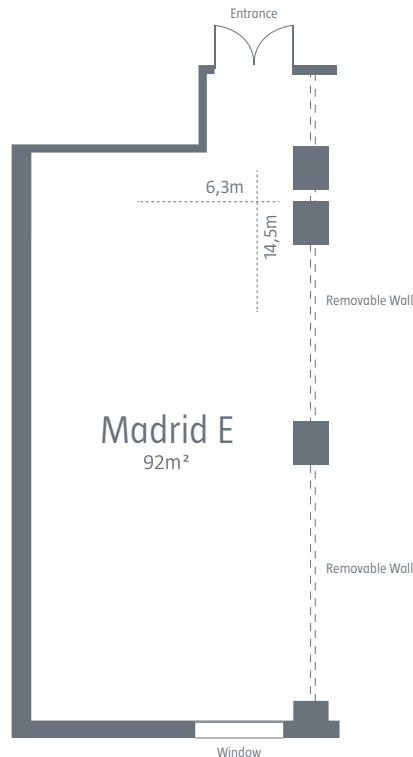

mineral water, paper, pens, screen, flipchart

Equipments not included on price:

datashow, rack, mix table, columns, microphone (hand, lapel, table, headset)

FLOOR 1 . ROOM LISBOA B

Dimensions

Area: 63 m²
 Column: -
 Length: 9,7 m
 Width: 6,5 m
 Height: 2,55 m

Equipments not included on price:

datashow, rack, mix table, columns, microphone (hand, lapel, table, headset)

FLOOR 1 . ROOM MADRID B

Dimensions

Area: 94 m²
 Column: -
 Length: 14,5 m
 Width: 6,5 m
 Height: 2,55 m

Equipments not included on price:

datashow, rack, mix table, columns, microphone (hand, lapel, table, headset)

FLOOR 1 . ROOM MADRID D

**Dimensions**

Area: 94 m²
 Column: -
 Length: 14,5 m
 Width: 6,5 m
 Height: 2,55 m

Equipments not included on price:

datashow, rack, mix table, columns, microphone (hand, lapel, table, headset)

FLOOR 1 . ROOM MADRID E

Dimensions

Area: 92 m²
 Column: -
 Length: 14,5 m
 Width: 6,3 m
 Height: 2,55 m