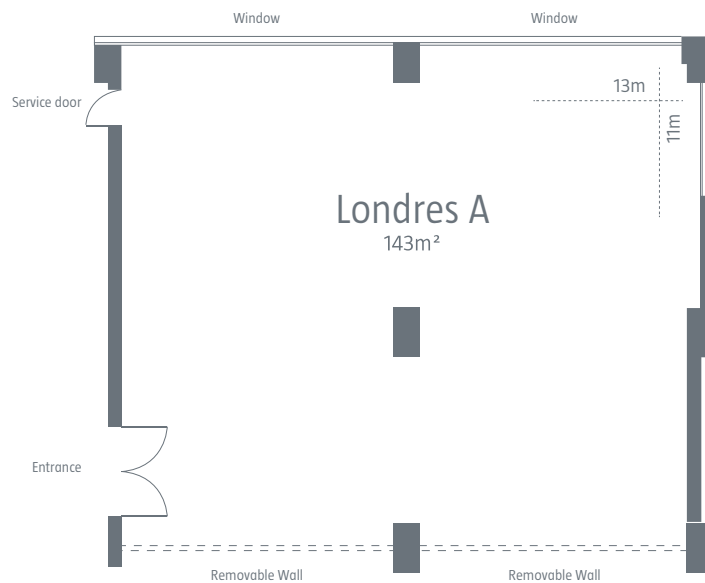

Equipments not included on price:

datashow, rack, mix table, columns, microphone (hand, lapel, table, headset)

FLOOR 2

	Area	Dimensions	Capacity								
			Theatre	Theatre double projection	School	School double projection	Cabaret	U Shape	Cocktail	Banquet	Buffet
Londres A	143 m ²	13 m x 11 m	110	130	60	-	42	30	150	60	50
Londres B	159 m ²	13 m x 12,3 m	130	150	60	-	56	30	180	70	60
Londres A+B	302 m ²	12,6 m x 24 m	180	245	120	160	70	60	350	150	120
Viena	618 m ²	26 m x 23,7 m	-	-	-	-	126	-	800	450	350

FLOOR 2 . ROOM LONDRES A

Dimensions

Area: 143 m²
 Column: 1
 Length: 11 m
 Width: 11 m
 Height: 2,5 m

Accesses

Nr. of doors: 1
 Door height: 1,95 m
 Door width: 1,4 m

Air Condition and Lighting

Air Conditioning: Yes
 Natural daylight: Yes
 Blackout: Yes

mineral water, paper, pens, screen, flipchart

Equipments not included on price:

datashow, rack, mix table, columns, microphone (hand, lapel, table, headset)

FLOOR 2 . ROOM LONDRES B

**Dimensions**

Area: 159 m²
 Column: 1
 Length: 12,3 m
 Width: 13 m
 Height: 2,5 m