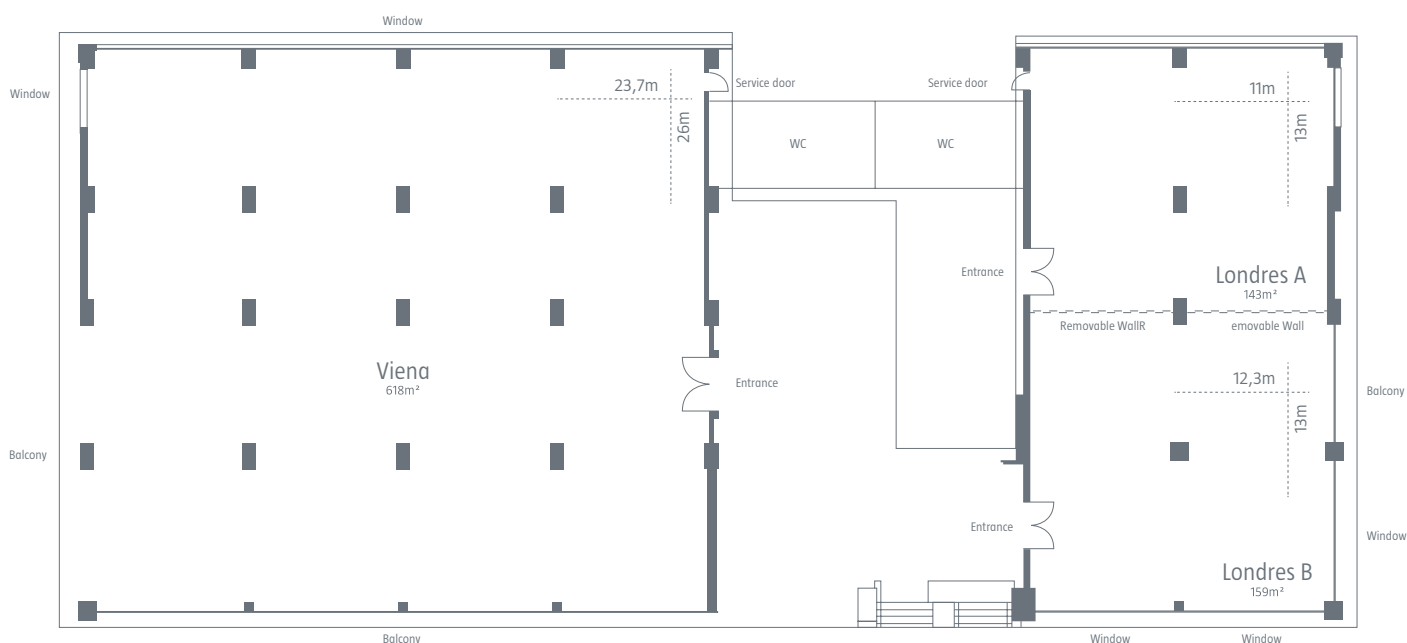

mineral water, paper, pens, screen, flipchart

Equipments not included on price:

datashow, rack, mix table, columns, microphone (hand, lapel, table, headset)

FLOOR 1 . ROOM LISBOA B

Dimensions

Area: 63 m²
 Column: -
 Length: 9,7 m
 Width: 6,5 m
 Height: 2,55 m

Equipments not included on price:

datashow, rack, mix table, columns, microphone (hand, lapel, table, headset)

FLOOR 2

	Area	Dimensions	Capacity								
			Theatre	Theatre double projection	School	School double projection	Cabaret	U Shape	Cocktail	Banquet	Buffet
Londres A	143 m ²	13 m x 11 m	110	130	60	-	42	30	150	60	50
Londres B	159 m ²	13 m x 12,3 m	130	150	60	-	56	30	180	70	60
Londres A+B	302 m ²	12,6 m x 24 m	180	245	120	160	70	60	350	150	120
Viena	618 m ²	26 m x 23,7 m	-	-	-	-	126	-	800	450	350

FLOOR 2 . ROOM LONDRES A

Dimensions

Area: 143 m²
 Column: 1
 Length: 11 m
 Width: 11 m
 Height: 2,5 m

Accesses

Nr. of doors: 1
 Door height: 1,95 m
 Door width: 1,4 m

Air Condition and Lighting

Air Conditioning: Yes
 Natural daylight: Yes
 Blackout: Yes

mineral water, paper, pens, screen, flipchart

Equipments not included on price:

datashow, rack, mix table, columns, microphone (hand, lapel, table, headset)

FLOOR 2 . ROOM LONDRES B

**Dimensions**

Area: 159 m²
 Column: 1
 Length: 12,3 m
 Width: 13 m
 Height: 2,5 m