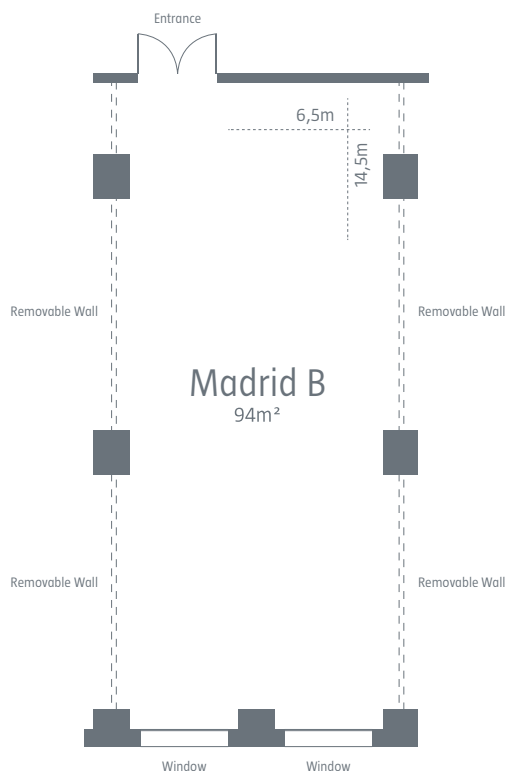

mineral water, paper, pens, screen, flipchart

Equipments not included on price:

datashow, rack, mix table, columns, microphone (hand, lapel, table, headset)

FLOOR 1 . ROOM LISBOA B

Dimensions

Area: 63 m²
 Column: -
 Length: 9,7 m
 Width: 6,5 m
 Height: 2,55 m

Equipments not included on price:

datashow, rack, mix table, columns, microphone (hand, lapel, table, headset)

FLOOR 1 . ROOM LISBOA C

Dimensions

Area: 63 m²
 Column: -
 Length: 9,7 m
 Width: 6,5 m
 Height: 2,55 m

Equipments not included on price:

datashow, rack, mix table, columns, microphone (hand, lapel, table, headset)

FLOOR 1 . ROOM MADRID A

Dimensions

Area: 96 m²
 Column: -
 Length: 14,5 m
 Width: 6,6 m
 Height: 2,55 m

Equipments not included on price:

datashow, rack, mix table, columns, microphone (hand, lapel, table, headset)

FLOOR 1 . ROOM MADRID B

Dimensions

Area: 94 m²
 Column: -
 Length: 14,5 m
 Width: 6,5 m
 Height: 2,55 m